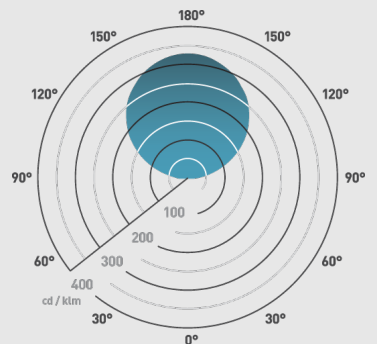

FEATURES

IP rating	IP20
Colour flexibility	RGBW
Bespoke Lengths	Yes
Self-Adhesive Backing	Yes
Input	Driver required
LED Lifetime	50,000h
CRI	>85Ra

INSTALLATION INFORMATION

Construction Material	Flexible tape
Weight	20g per meter
Electric Class (1, 2, 3)	3

PHOTOMETRICS @ 25°C

Product code	Feature I	Wattage	Colour	Beam angle	lm	lm/W	lx @ 1m
LSR0540050	RGBW (4000K)	5W per metre	White	120°	350	70	115
LSR0540050	RGBW (4000K)	3.9W per metre	Red	120°	130	33	20
LSR0540050	RGBW (4000K)	3W per metre	Green	120°	270	90	70
LSR0540050	RGBW (4000K)	2.9W per metre	Blue	120°	65	22	5
LSR0530050	RGBW (3000K)	5W per metre	White	120°	350	70	115
LSR0530050	RGBW (3000K)	3.9W per metre	Red	120°	130	33	20
LSR0530050	RGBW (3000K)	3W per metre	Green	120°	270	90	70
LSR0530050	RGBW (3000K)	2.9W per metre	Blue	120°	65	22	5
LSR0527050	RGBW (2700K)	5W per metre	White	120°	350	70	115
LSR0527050	RGBW (2700K)	3.9W per metre	Red	120°	130	33	20
LSR0527050	RGBW (2700K)	3W per metre	Green	120°	270	90	70
LSR0527050	RGBW (2700K)	2.9W per metre	Blue	120°	65	22	5

ACCESSORIES

LED STRIP PROFILE RANGE	Profile range to house adhesive strip
CF505RGBW	5-core RGBW ribbon cable

GUARANTEE / WARRANTY

3 year extended warranty

FEATURES & BENEFITS

- Cut point every 100mm
- Hard-wearing clear covering
- Foil backed flexible PCB dissipates heat (improves LED life and colour stability)
- Full RGBW range
- Separate white LED for permanent use
- 3M self-adhesive backing
- Supplied in customised lengths (0.1m up to 4.9m in 100mm increments) 5m reel also available
- Compatible with a large range of controllers

Beam angle: 120°

5m/100mm

This luminaire contains built-in LED lamps.

The lamps cannot be changed in the luminaire.

A+
A
A
C
D
E

LED

874/2012