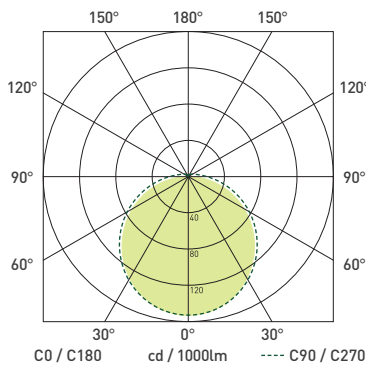

LUMINOUS INTENSITY

Cat No.	Driver	Size	Luminaire Lumens	Wattage	Efficacy Llm/cW
LAC12P22S40	Standard	4ft / 1175mm	2200	19W	116
LAC12P22E40	Emergency	4ft / 1175mm	2200	19W	116
LAC12P22D40	Digital Dimmable	4ft / 1175mm	2200	19W	116
LAC12P22ED40	Emergency Dimmable	4ft / 1175mm	2200	19W	116
LAC12P22S40MW	Microwave	4ft / 1175mm	2200	19W	116
LAC12P22E40MW	Emergency Microwave	4ft / 1175mm	2200	19W	116
LAC12P22D40MW	Microwave 10% Corridor	4ft / 1175mm	2200	19W	116
LAC12P22ED40MW	Emergency MW 10% Corridor	4ft / 1175mm	2200	19W	116
LAC12P40S40	Standard	4ft / 1175mm	4000	35W	114
LAC12P40E40	Emergency	4ft / 1175mm	4000	35W	114
LAC12P40D40	Digital Dimmable	4ft / 1175mm	4000	35W	114
LAC12P40ED40	Emergency Dimmable	4ft / 1175mm	4000	35W	114
LAC12P40S40MW	Microwave	4ft / 1175mm	4000	35W	114
LAC12P40E40MW	Emergency Microwave	4ft / 1175mm	4000	35W	114
LAC12P40D40MW	Microwave 10% Corridor	4ft / 1175mm	4000	35W	114
LAC12P40ED40MW	Emergency MW 10% Corridor	4ft / 1175mm	4000	35W	114
LAC15P32S40	Standard	5ft / 1455mm	3200	28W	114
LAC15P32E40	Emergency	5ft / 1455mm	3200	28W	114
LAC15P32D40	Digital Dimmable	5ft / 1455mm	3200	28W	114
LAC15P32ED40	Emergency Dimmable	5ft / 1455mm	3200	28W	114
LAC15P32S40MW	Microwave	5ft / 1455mm	3200	28W	114
LAC15P32E40MW	Emergency Microwave	5ft / 1455mm	3200	28W	114
LAC15P32D40MW	Microwave 10% Corridor	5ft / 1455mm	3200	28W	114
LAC15P32ED40MW	Emergency MW 10% Corridor	5ft / 1455mm	3200	28W	114
LAC15P60S40	Standard	5ft / 1455mm	6000	52W	115
LAC15P60E40	Emergency	5ft / 1455mm	6000	52W	115
LAC15P60D40	Digital Dimmable	5ft / 1455mm	6000	52W	115
LAC15P60ED40	Emergency Dimmable	5ft / 1455mm	6000	52W	115
LAC15P60S40MW	Microwave	5ft / 1455mm	6000	52W	115
LAC15P60E40MW	Emergency Microwave	5ft / 1455mm	6000	52W	115
LAC15P60D40MW	Microwave 10% Corridor	5ft / 1455mm	6000	52W	115
LAC15P60ED40MW	Emergency MW 10% Corridor	5ft / 1455mm	6000	52W	115