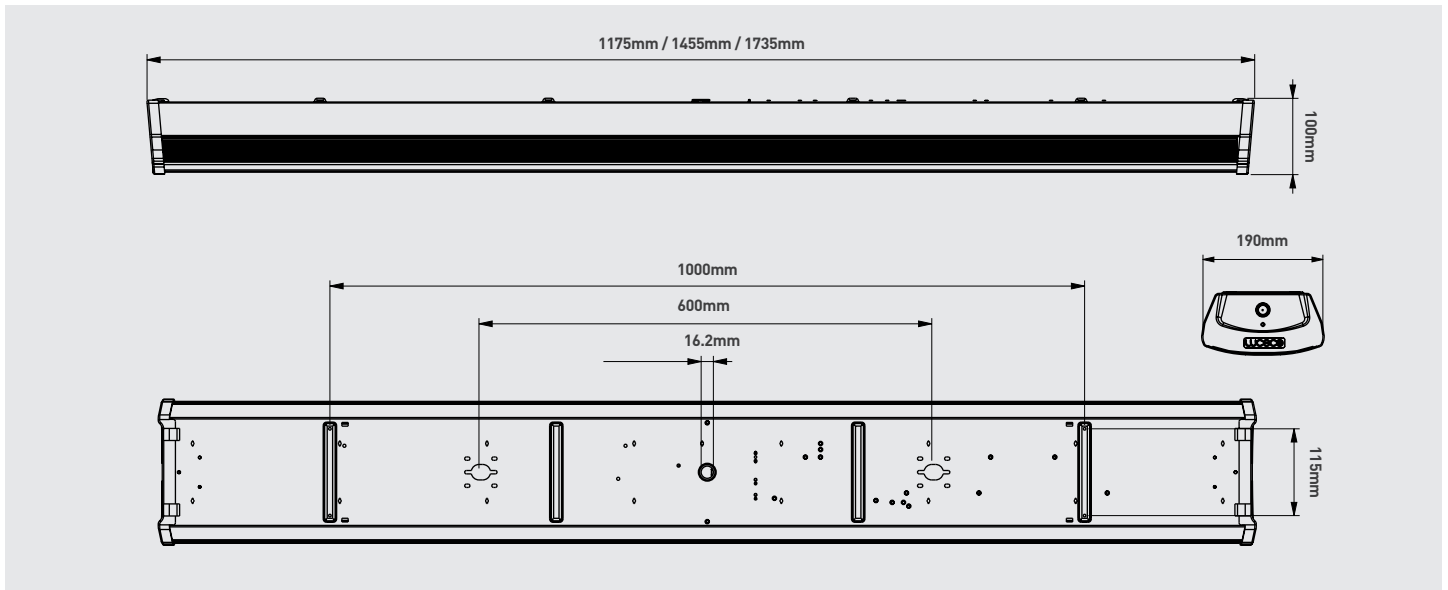

LENGTH / DIA (mm)	WIDTH (mm)	HEIGHT / DEPTH (mm)	WEIGHT (kg)	L FIXING CENTRES (mm)	W FIXING CENTRES (mm)	CEILING CUTOUT (mm)	LUMINAIRE LUMENS (Llm)	LUMINAIRE WATTAGE (W)	EFFICACY (Llm/W)	CCT (K)	CRI	UGR	IP RATED	IK RATED	GLOW WIRE (°C)	RAL COLOUR	TEMP RANGE (°C)	RATED LIFE (HR)	AMBIENT TEMP. RATED LIFE (°C)	L AT RATED LIFE	B AT RATED LIFE	VOLTAGE RANGE	FREQUENCY	EMERGENCY PACK CODE	WARRANTY (YEARS)
LAC12P22*40	1175	190	100	2.1	600/1000	0/35/115	N/A	2500	18	116	4000	>80	≤19	IP20	IK08	650	9016	-20 to +30	50,000	25	70	10	220-240V	50hz	N/A	5
LAC12P40*40	1175	190	100	2.1	600/1000	0/35/115	N/A	2500	18	115	4000	>80	≤19	IP20	IK08	650	9016	-20 to +30	50,000	25	70	10	220-240V	50hz	N/A	5
LAC15P32*40	1455	190	100	2.5	600/1000	0/35/115	N/A	3200	28	114	4000	>80	≤20	IP20	IK08	650	9016	-20 to +30	50,000	25	70	10	220-240V	50hz	N/A	5
LAC15P60*40	1455	190	100	2.5	600/1000	0/35/115	N/A	6000	52	115	4000	>80	≤20	IP20	IK08	650	9016	-20 to +30	50,000	25	70	10	220-240V	50hz	N/A	5
LAC18P45*40	1735	190	100	3	600/1000	0/35/115	N/A	4500	39	115	4000	>80	≤20	IP20	IK08	650	9016	-20 to +30	50,000	25	70	10	220-240V	50hz	N/A	5
LAC18P80*40	1735	190	100	3	600/1000	0/35/115	N/A	8000	70	114	4000	>80	≤20	IP20	IK08	650	9016	-20 to +30	50,000	25	70	10	220-240V	50hz	N/A	5