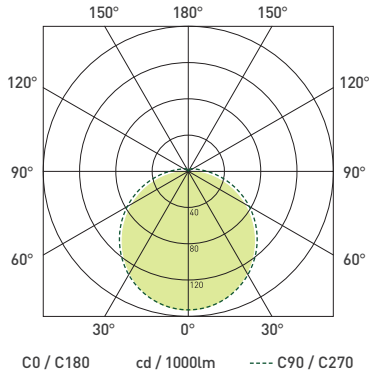

LAC15P32S40

LUMINAIRE PERFORMANCE

Light Output Ratio: 100%
Luminaire Efficacy: 109.59 lm/W
Light Distribution: A31 ↓91.3% ↑8.7%
CIE Flux Codes: 42 73 91 91 100
UGR 4H 8H: 19.1 / 18.6
50%, 70%|C0 / C90
Power: 29.2W
Luminous flux: 3200 lm

LUMINOUS INTENSITY

Cat No.	Driver	Size	Luminaire Lumens	Wattage	Efficacy Llm/cW
LAC18P45S40	Standard	6ft / 1735mm	4500	39W	115
LAC18P45E40	Emergency	6ft / 1735mm	4500	39W	115
LAC18P45D40	Digital Dimmable	6ft / 1735mm	4500	39W	115
LAC18P45ED40	Emergency Dimmable	6ft / 1735mm	4500	39W	115
LAC18P45S40MW	Microwave	6ft / 1735mm	4500	39W	115
LAC18P45E40MW	Emergency Microwave	6ft / 1735mm	4500	39W	115
LAC18P45D40MW	Microwave 10% Corridor	6ft / 1735mm	4500	39W	115
LAC18P45ED40MW	Emergency MW 10% Corridor	6ft / 1735mm	4500	39W	115
LAC18P80S40	Standard	6ft / 1735mm	8000	70W	114
LAC18P80E40	Emergency	6ft / 1735mm	8000	70W	114
LAC18P80D40	Digital Dimmable	6ft / 1735mm	8000	70W	114
LAC18P80ED40	Emergency Dimmable	6ft / 1735mm	8000	70W	114
LAC18P80S40MW	Microwave	6ft / 1735mm	8000	70W	114
LAC18P80E40MW	Emergency Microwave	6ft / 1735mm	8000	70W	114
LAC18P80D40MW	Microwave 10% Corridor	6ft / 1735mm	8000	70W	114
LAC18P80ED40MW	Emergency MW 10% Corridor	6ft / 1735mm	8000	70W	114